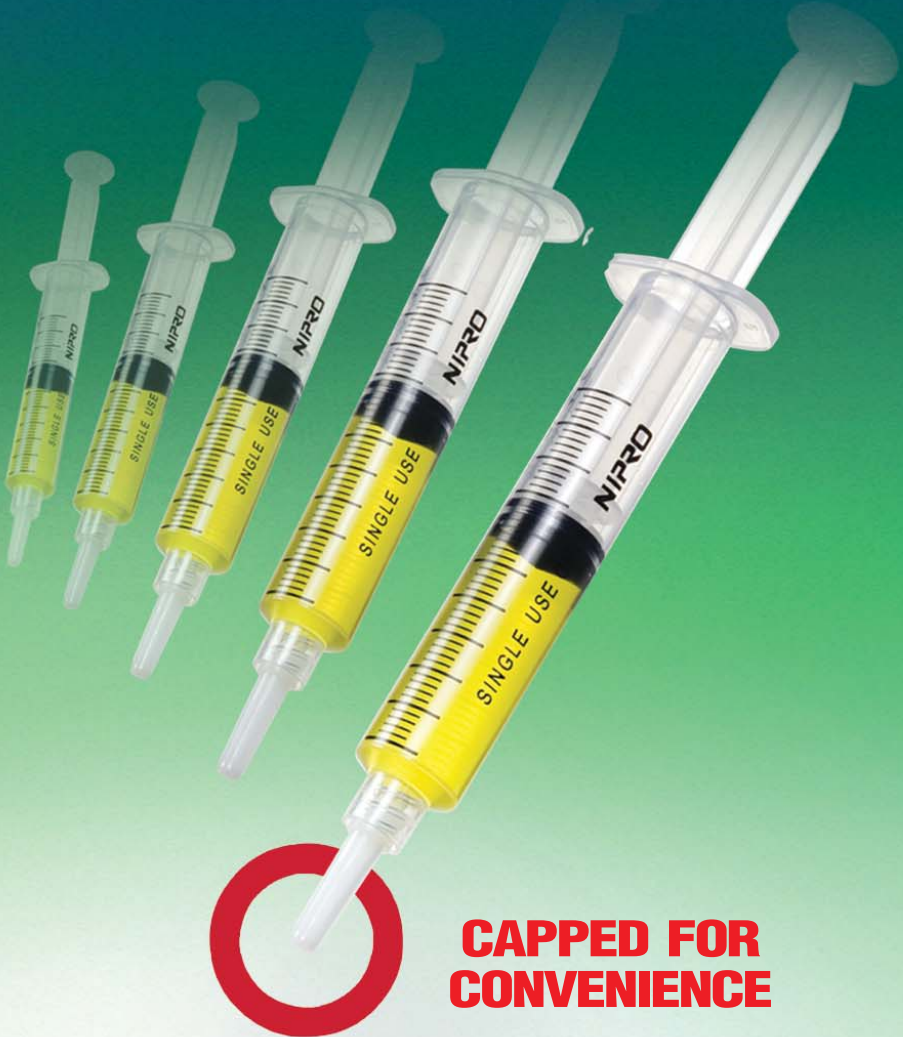

 **NIPRO 10cc SYRINGE**

**CAPPED FOR
CONVENIENCE**

***Compatible with Most
Heparin Pumps.***

INJECTION SYSTEMS

**Recognized for Quality.
Preferred for Value.**

For more information on quality NIPRO products, call us toll-free at 888-647-7698, or visit us on the web at www.nipro.com